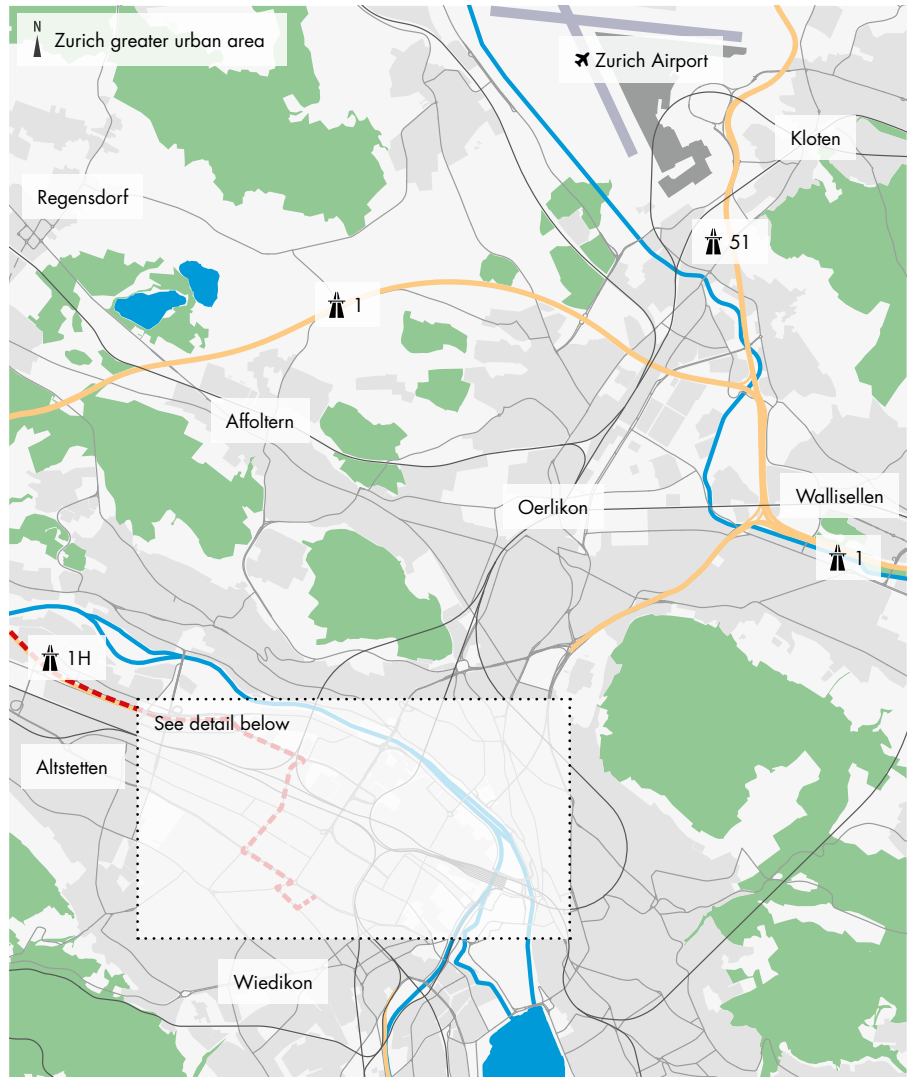

HOTEL OLYMPIA

ZÜRICH

Journey by car

Take **motorway A1** and drive towards **Zürich-City**. Stay on this road until the end of the motorway. Follow the signs for «Letzigrund» until you pass the Letzigrund Stadion. At the roundabout, take the third exit on Badenerstrasse. The hotel is located 80 m after Albisriederplatz on the left side at Badenerstrasse.

Hotel Olympia Zurich is located at the Albisriederplatz in Zurich West. It is easily reachable by private or public transport from the airport as well as from the city centre or Lake Zurich. An underground parking and parking lots at the hotel are available (additional charges apply).