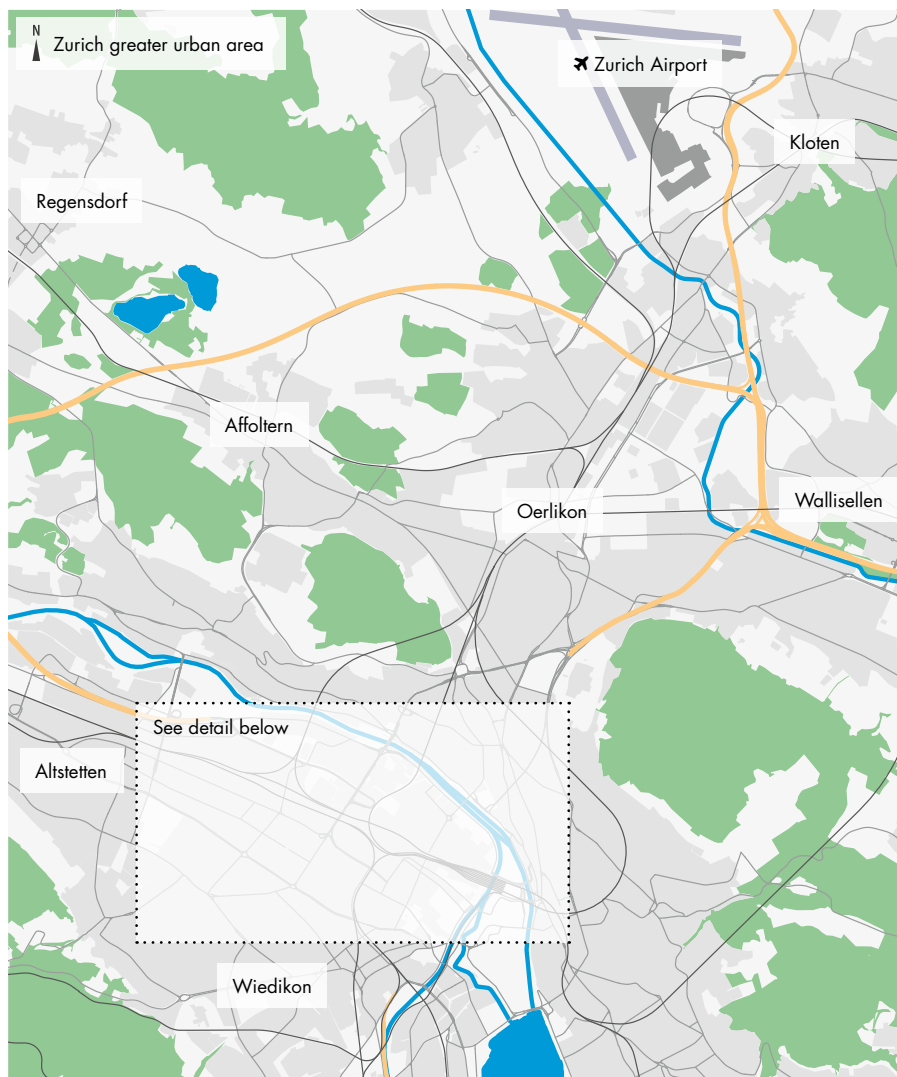

# HOTEL OLYMPIA

ZÜRICH

## Arrival from Zurich main station

From Zurich Hauptbahnhof (main train station) take **tram number 3** in direction Albisrieden. Get off at **Albisriederplatz**. Walk 80 m towards the direction you came from. You will see us on the left hand side of the Badenerstrasse.

Hotel Olympia Zurich is located at the Albisriederplatz in Zurich West. It is easily reachable by private or public transport from the airport as well as from the city centre or Lake Zurich. An underground parking and parking lots at the hotel are available (additional charges apply).